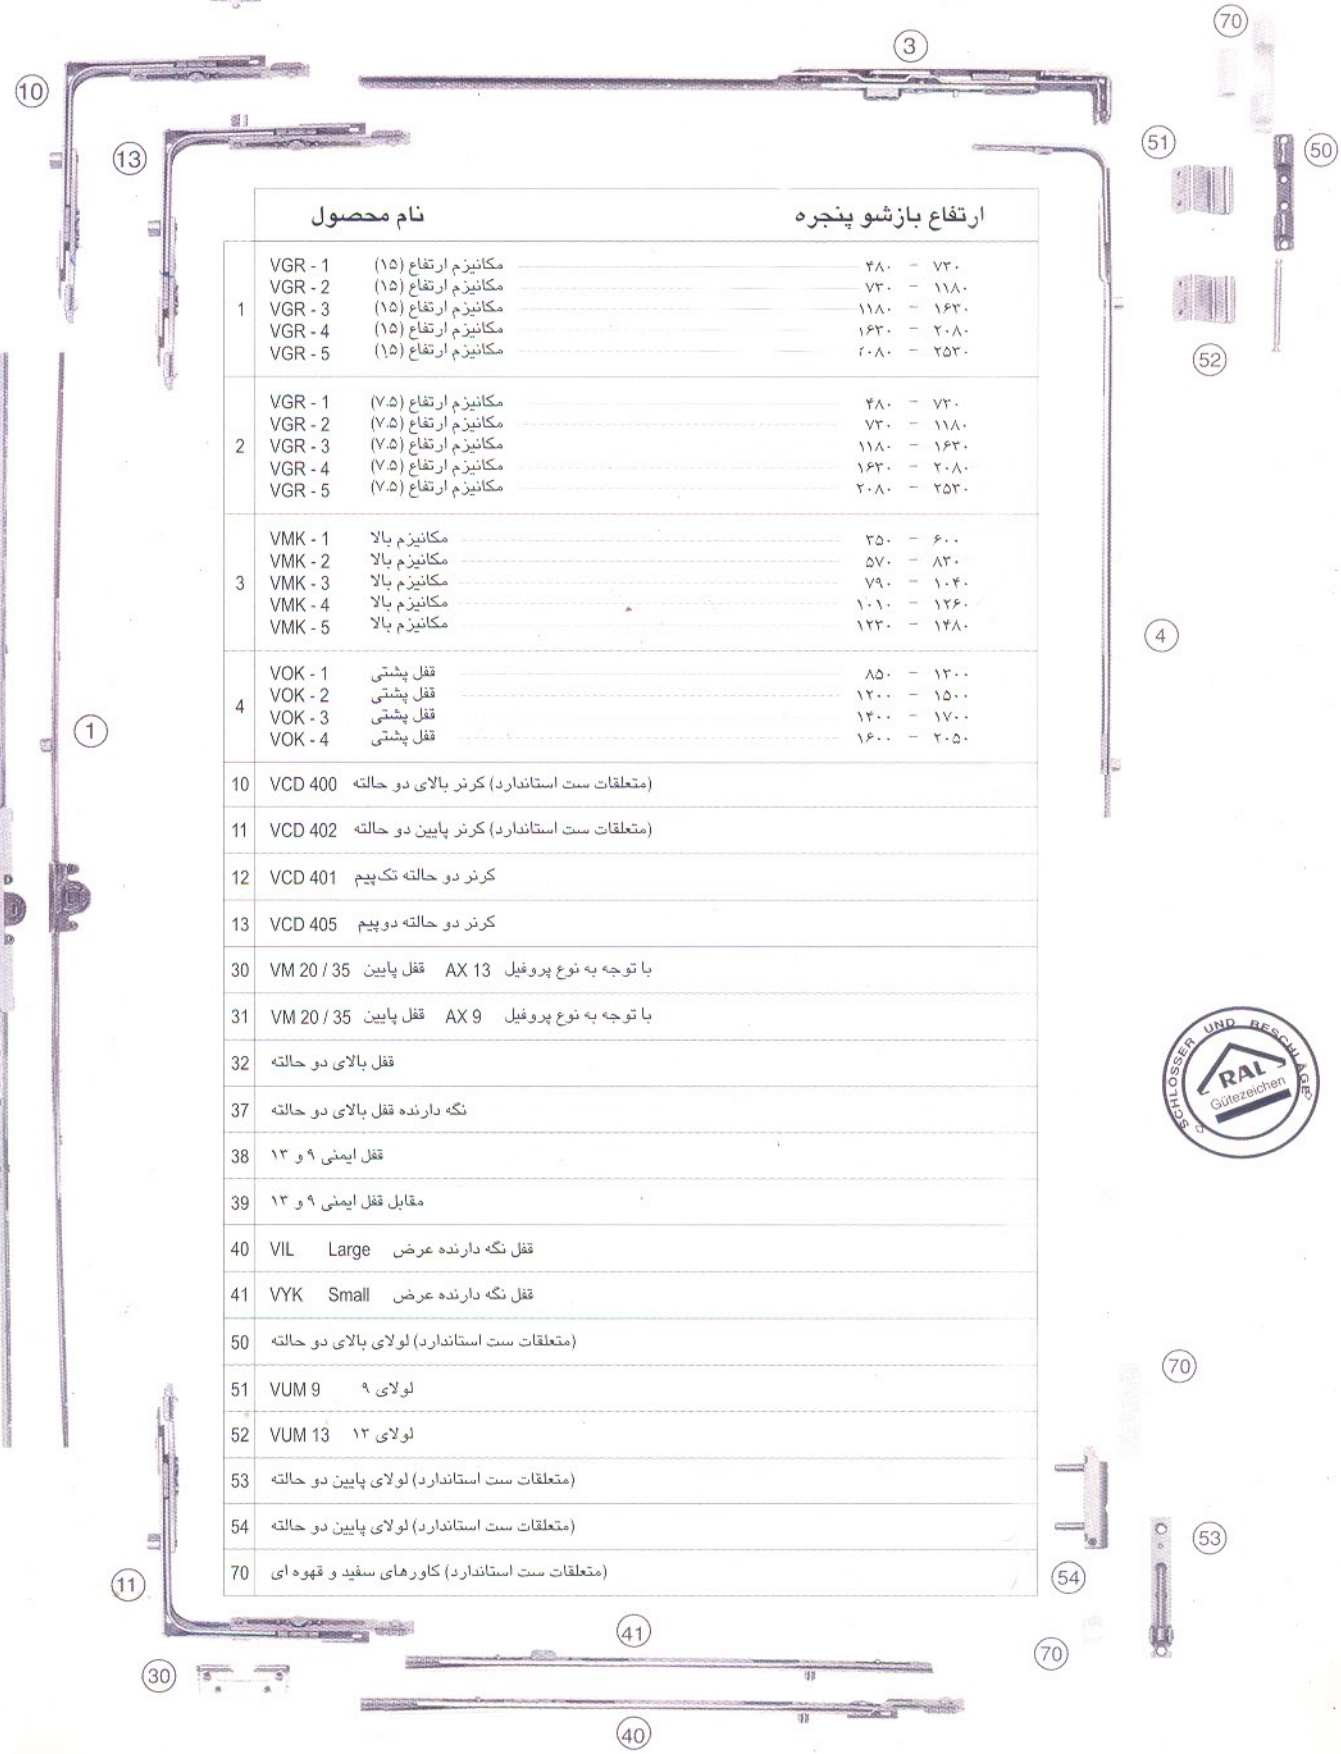

نام محصول		ارتفاع بازشو پنجره
1	VGR - 1 مکانیزم ارتفاع (۱۵)	۴۸۰ - ۷۲۰
	VGR - 2 مکانیزم ارتفاع (۱۵)	۷۲۰ - ۱۱۸۰
	VGR - 3 مکانیزم ارتفاع (۱۵)	۱۱۸۰ - ۱۶۴۰
	VGR - 4 مکانیزم ارتفاع (۱۵)	۱۶۴۰ - ۲۰۸۰
	VGR - 5 مکانیزم ارتفاع (۱۵)	۲۰۸۰ - ۲۵۲۰
2	VGR - 1 مکانیزم ارتفاع (۷.۵)	۴۸۰ - ۷۲۰
	VGR - 2 مکانیزم ارتفاع (۷.۵)	۷۲۰ - ۱۱۸۰
	VGR - 3 مکانیزم ارتفاع (۷.۵)	۱۱۸۰ - ۱۶۴۰
	VGR - 4 مکانیزم ارتفاع (۷.۵)	۱۶۴۰ - ۲۰۸۰
	VGR - 5 مکانیزم ارتفاع (۷.۵)	۲۰۸۰ - ۲۵۲۰
3	VMK - 1 مکانیزم بالا	۲۵۰ - ۶۰۰
	VMK - 2 مکانیزم بالا	۵۷۰ - ۸۲۰
	VMK - 3 مکانیزم بالا	۷۹۰ - ۱۰۴۰
	VMK - 4 مکانیزم بالا	۱۰۹۰ - ۱۲۶۰
	VMK - 5 مکانیزم بالا	۱۲۲۰ - ۱۲۸۰
4	VOK - 1 قفل پشتی	۸۵۰ - ۱۲۰۰
	VOK - 2 قفل پشتی	۱۲۰۰ - ۱۵۰۰
	VOK - 3 قفل پشتی	۱۴۰۰ - ۱۷۰۰
	VOK - 4 قفل پشتی	۱۶۰۰ - ۲۰۵۰
10	VCD 400 (متعلقات ست استاندارد) کرنر بالای دو حالته	
11	VCD 402 (متعلقات ست استاندارد) کرنر پایین دو حالته	
12	VCD 401 کرنر دو حالته تک پیچ	
13	VCD 405 کرنر دو حالته دو پیچ	
30	VM 20 / 35 قفل پایین AX 13 با توجه به نوع پروفیل	
31	VM 20 / 35 قفل پایین AX 9 با توجه به نوع پروفیل	
32	قفل بالای دو حالته	
37	نگه دارنده قفل بالای دو حالته	
38	قفل ایمنی ۹ و ۱۳	
39	مقابل قفل ایمنی ۹ و ۱۳	
40	VIL Large قفل نگه دارنده عرض	
41	VYK Small قفل نگه دارنده عرض	
50	(متعلقات ست استاندارد) لولای بالای دو حالته	
51	VUM 9 لولای ۹	
52	VUM 13 لولای ۱۳	
53	(متعلقات ست استاندارد) لولای پایین دو حالته	
54	(متعلقات ست استاندارد) لولای پایین دو حالته	
70	(متعلقات ست استاندارد) کاورهای سفید و قهوه ای