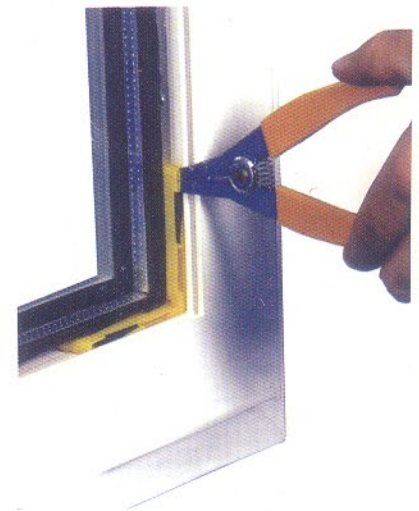

زیر شیشه قابل ریگلاژ