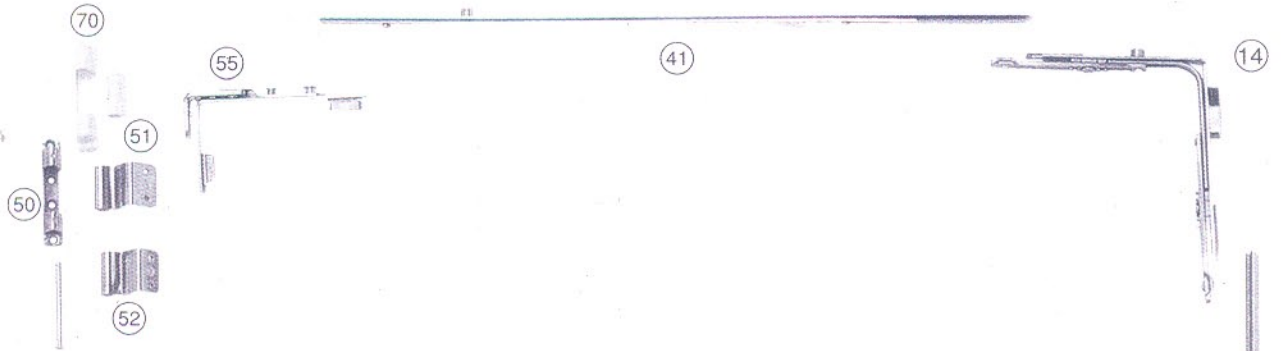

نام محصول		ارتفاع بازشو پنجره
5	VGRD - 1 مکانیزم ارتفاع مولیون حرکت	۴۸۰ - ۷۳۰
	VGRD - 2 مکانیزم ارتفاع مولیون حرکت	۷۳۰ - ۱۱۸۰
	VGRD - 3 مکانیزم ارتفاع مولیون حرکت	۱۱۸۰ - ۱۶۳۰
	VGRD - 4 مکانیزم ارتفاع مولیون حرکت	۱۶۳۰ - ۲۰۸۰
	VGRD - 5 مکانیزم ارتفاع مولیون حرکت	۲۰۸۰ - ۲۵۳۰
14	کرنر بالای مولیون متحرک ۴۰۳	
15	کرنر بالای مولیون متحرک ۴۰۴	
40	قفل نگه دارنده عرض بزرگ	
41	قفل نگه دارنده عرض کوچک	
50	(متعلقات ست استاندارد مولیون متحرک)	
51	لولای ۹	
52	لولای ۱۳	
53	(متعلقات ست استاندارد) لولای پایین مولیون متحرک	
54	(متعلقات ست استاندارد) لولای پایین مولیون متحرک	
55	(متعلقات ست استاندارد مولیون متحرک)	
56	نگه دارنده وسط	
57	لولای نگه دارنده وسط مولیون متحرک	
70	کاورهای مولیون متحرک سفید و قهوه ای